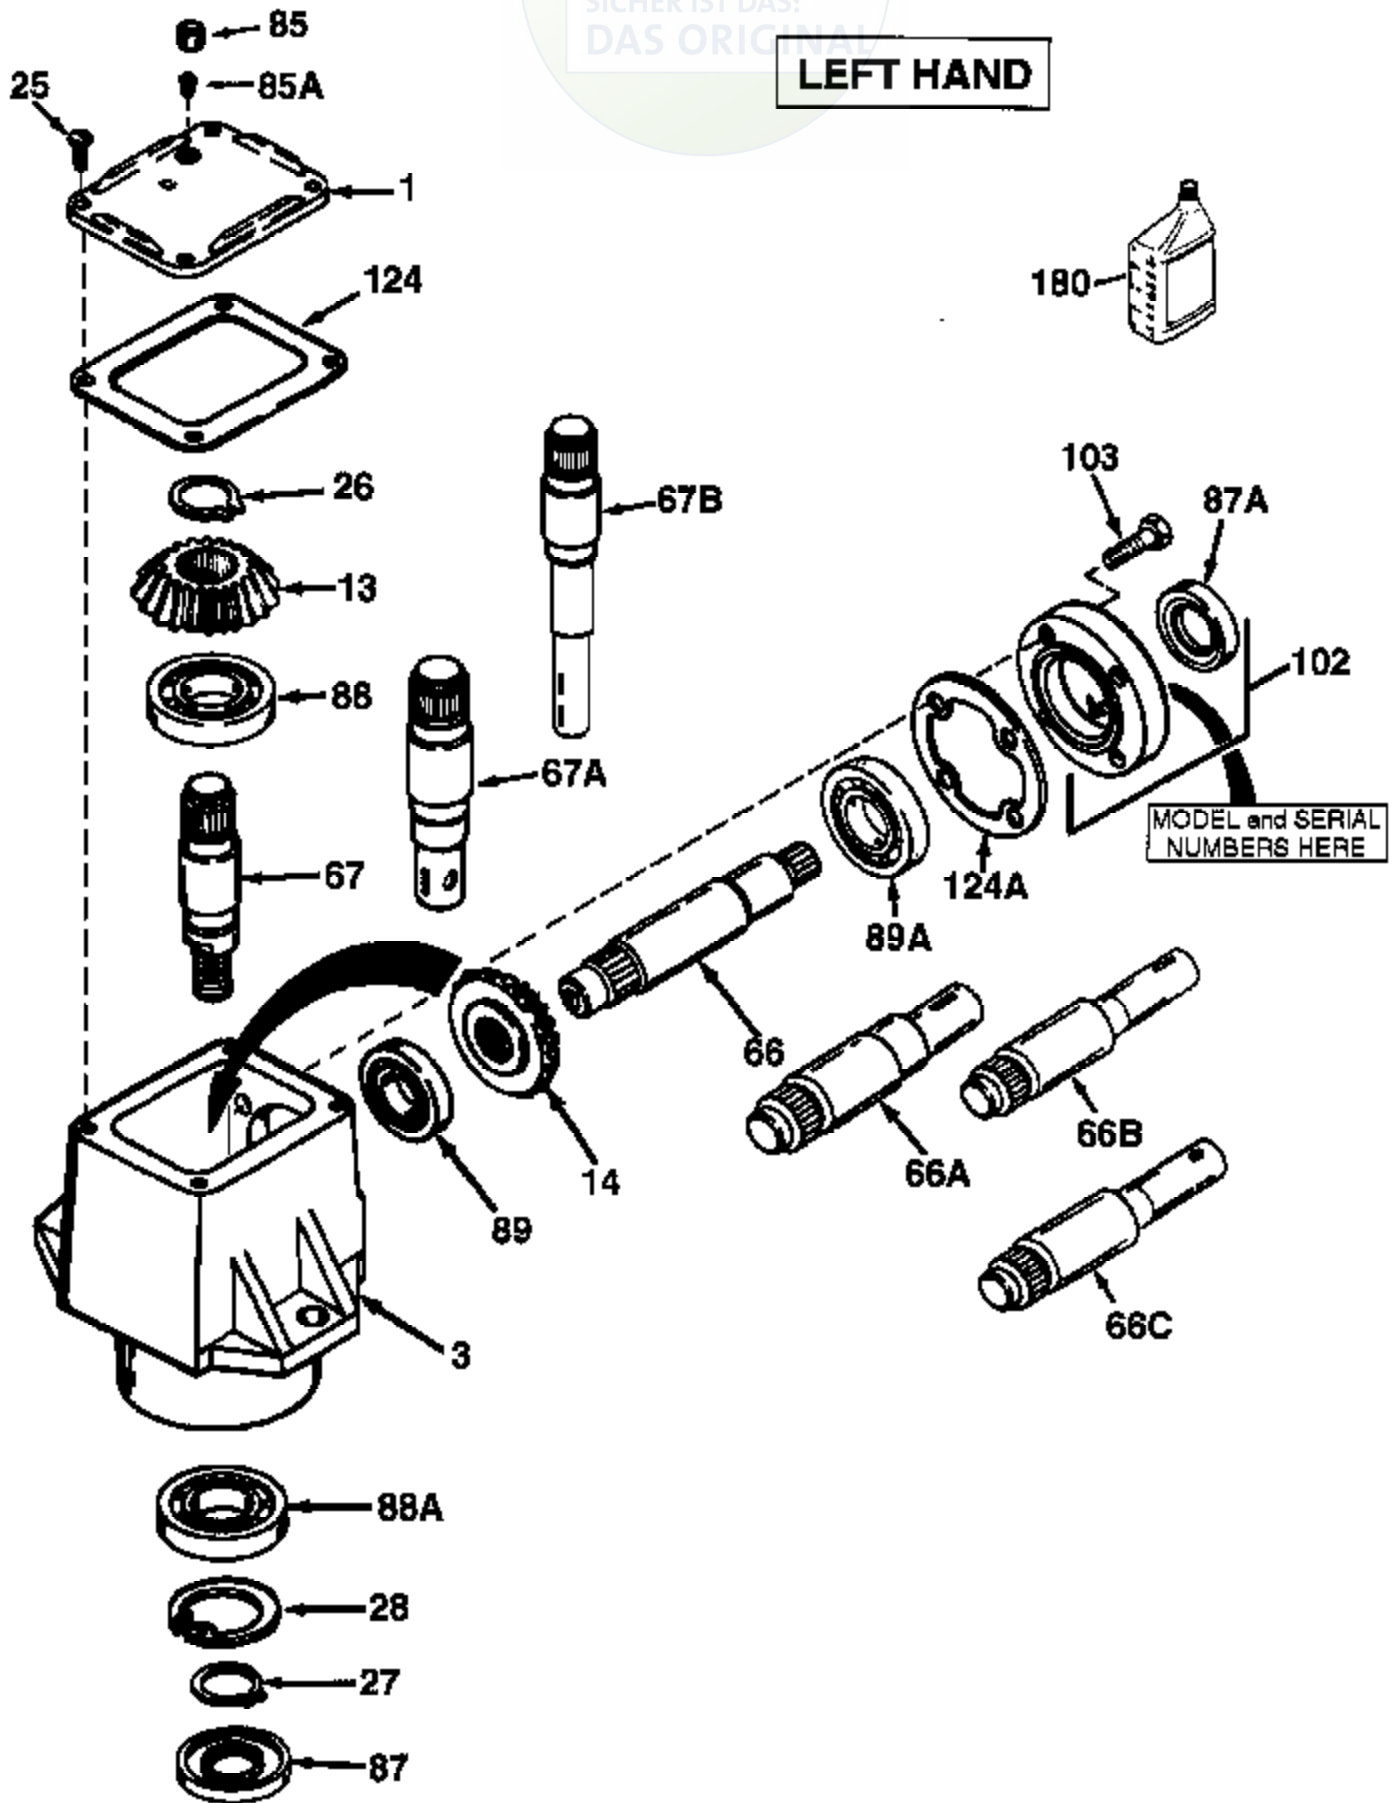

# JOIST

SICHER IST DAS:  
DAS ORIGINAL

**LEFT HAND**

Ref #	Part Number	Qty	Description
1	772067		Cover
3	770026A		Right Angle Drive Housing
13	778101A		Miter Gear (17 teeth) (7/8" ID)
14	778210A		Miter Gear (17 teeth) (1" ID)
25	792025		Screw, 10-24 x 1/2"
26	788018		Retainer Ring
27	788019		Retainer Ring
28	792119		Snap Ring
66	776041A		Input Shaft (4-31/64" long)
67	776114		Output Shaft (4.567" long)
85	792039		Pipe Plug, 1/8-27 (countersunk headle ss)
87	788029		Oil Seal
87A	788031	1000-1000-032	Oil Seal Page 2 of 2
88	780034	Peerless	Ball Bearing
89	780024		Ball Bearing
102	786029		Retainer Cap & Seal (Incl. 87A & 103)
103	792026		Screw, 1/4-20 x 7/8"
124	788028		Cover Gasket
124A	788030B		Cap Gasket
180	730229A		Gear Oil 80W90